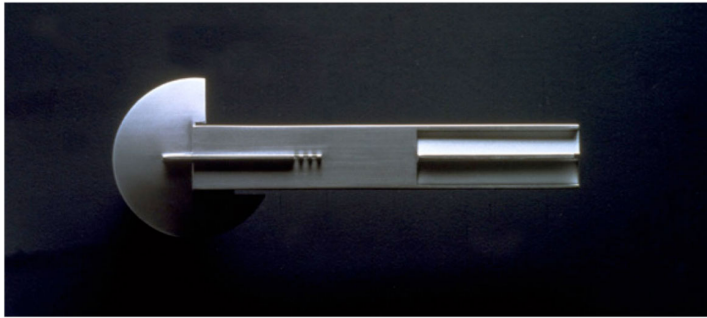

George Ranalli DESIGNS
DOOR GEMS

Billing Information

Company

Contact

Address

City

State ZIP/ Postal Code

Country

Phone

Fax

E-mail Address

Shipping Information (If different from billing)

Company

Contact

Address

City

State ZIP/ Postal Code

Country

Phone

Fax

E-mail Address

Select Shipping Method*

1. ☐ Standard (5-7 Days)   ☐ Express (1-3 Days)
2. ☐ Next Day Air   ☐ Overnight

*Note: All our museum quality Door Gems are cast to order.
Please allow 8-10 weeks for delivery.

**Note: In order to provide you with the lowest shipping rate possible, we ask that you email us the completed form, having specified desired quantity and shipping method, so that the appropriate shipping cost can be determined.

Item	Price And Description
GRD-L1	Lock-it Set: ..... $ 195.00 * 1 Right Hand Lever Handle * 1 Left Hand Lever Handle * 2 Rosette Sets * 1 Baldwin 5510-264 Lever Latch Mechanism
GRD-L1D	Lock-it Dummy Set: ..... $ 175.00 * 1 Right Hand Lever Handle * 1 Left Hand Lever Handle * 2 Rosette Sets

Item	Quantity		Unit Price		Amount
GRD-L1	____	X	$ 195.00	=	____
GRD-L1D	____	X	$ 175.00	=	____
Sub-Total 1				=	____

Tax (NYS Only) @ 8.5%	____
Sub-Total 2	____
Shipping Charge**	____
Grand Total	____

Fax form to (212) 255-1049

[Print and Fax](#)